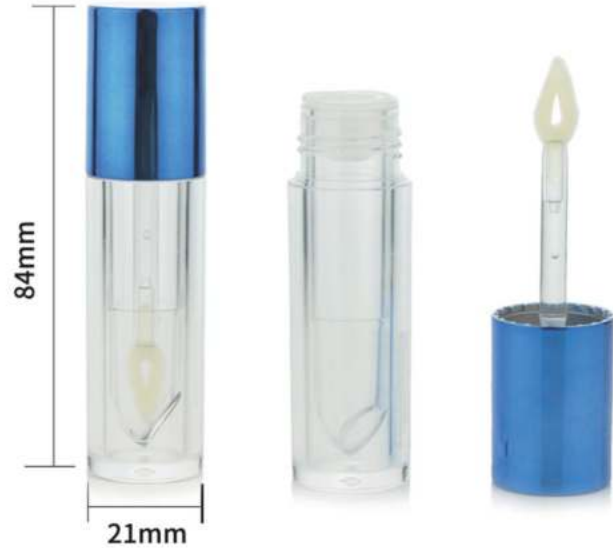

SRS[®] PACKAGING

圣瑞斯[®] 包装

**Lip Gloss & Mascara Tube
CATALOGUE**

Mascara Tube

SM001-12ML

Bottle: PETG Cap: ABS

SM002-7ML

Bottle: ABS Cap: ABS

SM011-6ML

Bottle: PETG Cap: ABS

SM012-4ML

Bottle: PETG Cap: ABS

SRS8610b-18ML

Bottle: PETG Cap: ABS

SRS8610g-18ML

Bottle: ABS Cap: ABS

Lip Gloss

SLR001-1.5ML

Bottle: AS Cap: ABS

SLR002-4ML

Bottle: AS Cap: ABS

SLR003-4ML

Bottle: AS Cap: ABS

SLR004-6ML

Bottle: AS Cap: ABS

SLR005-6ML

Outer Bottle: ABS Inner Bottle: AS Cap: ABS

SLR006-4.5ML

Bottle: ABS Bottom : AS Cap: ABS

SLR007-7ML

Bottle: AS Cap: ABS

SLR008-10ML