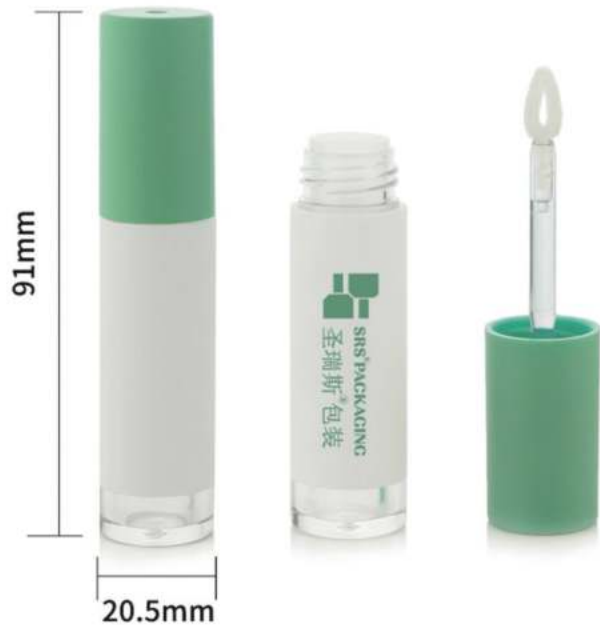

SM011-6ML

Bottle: PETG Cap: ABS

SM012-4ML

Bottle: PETG Cap: ABS

SRS8610b-18ML

Bottle: PETG Cap: ABS

SRS8610g-18ML

Bottle: ABS Cap: ABS

Lip Gloss

SLR001-1.5ML

Bottle: AS Cap: ABS

SLR002-4ML

Bottle: AS Cap: ABS

SLR003-4ML

Bottle: AS Cap: ABS

SLR004-6ML

Bottle: AS Cap: ABS

SLR005-6ML

Outer Bottle: ABS Inner Bottle: AS Cap: ABS

SLR006-4.5ML

Bottle: ABS Bottom : AS Cap: ABS

SLR007-7ML

Bottle: AS Cap: ABS

SLR008-10ML